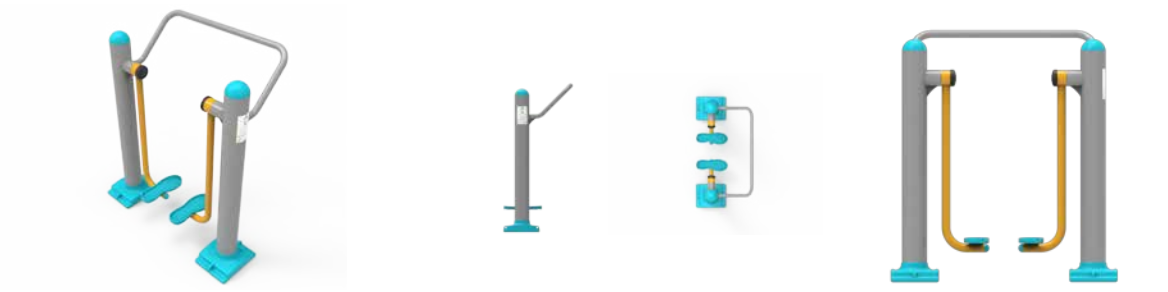

SDK 18 Uzay Yürüyüş Aleti | Space Walkers Tool