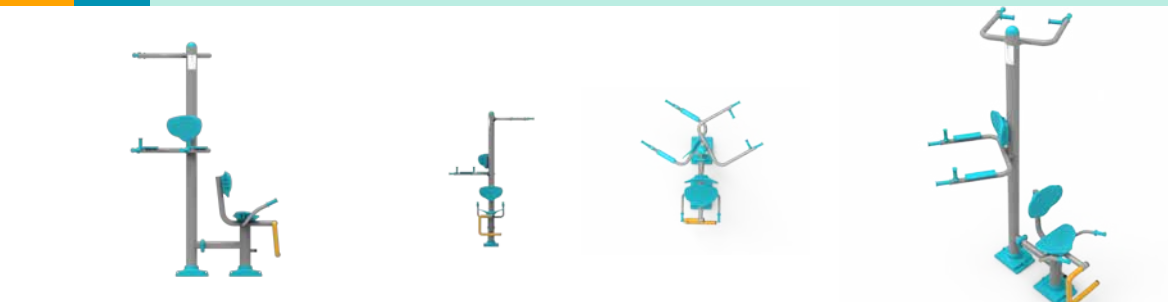

SDK 19 Üçlü Vücut Geliőtirme Aleti | Triple Bodybuilding Tool