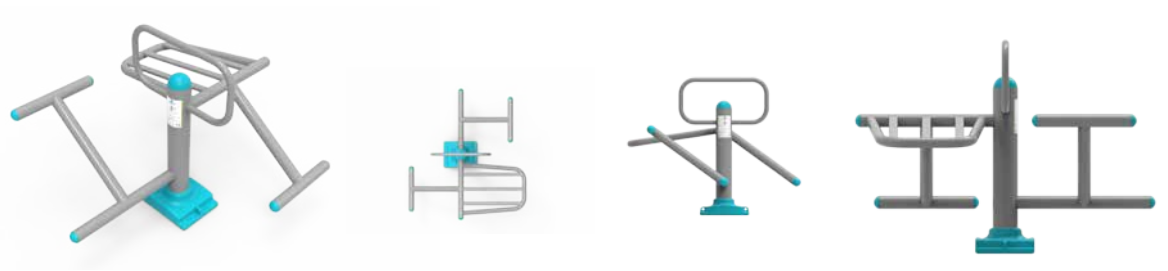

SDK 17 Őınav ve Mekik Aleti | Pushups and Shuttle Tool