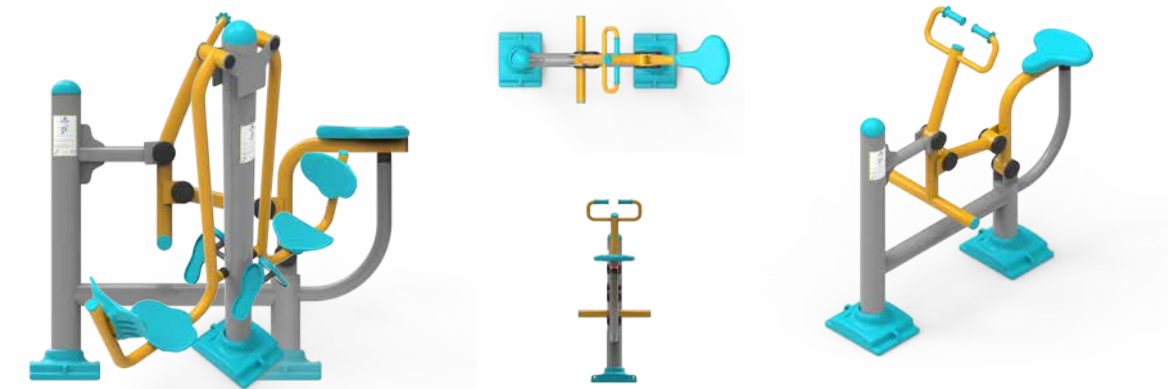

Klasik Fitnes Aletleri | Classic Fitness Tools

SDK 10 Eliptik Bisiklet Aleti | Elliptical Bicycle Tool

SDK 11 İkili Vücut Geliőtirme Aleti | Dual Body Building Tool

SDK 12 Jokey Aleti | Jockey Tool

Klasik Fitnes Aletleri | Classic Fitness Tools