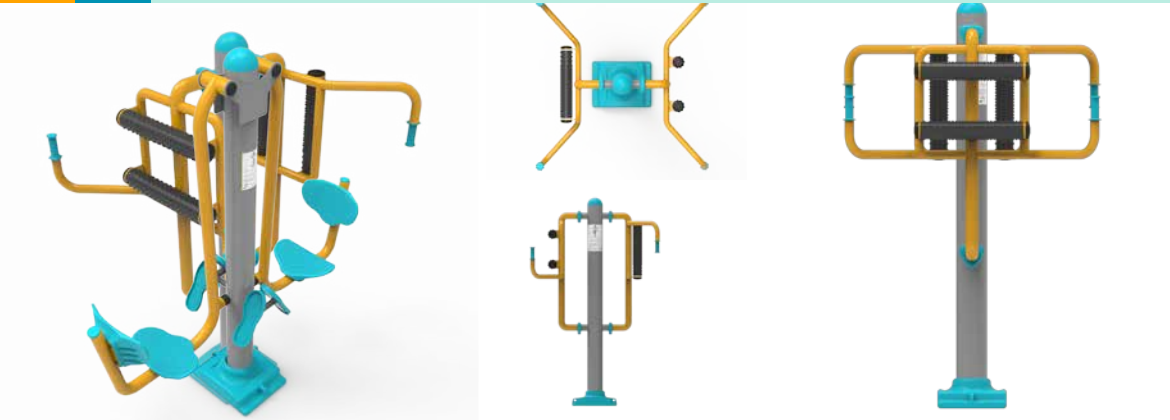

SDK 15 Sırt Masaj Aleti | Back Massage Tool