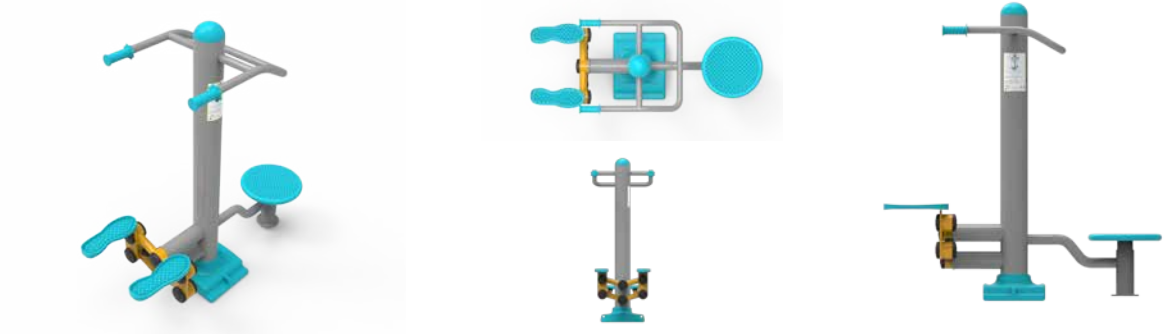

SDK 13 Kol Bilek alıŐtırma Aleti | Arm-Wrist Training Tool

SDK 14 Krek ekme Aleti | Rowing Tool

SDK 15 Sırt Masaj Aleti | Back Massage Tool

Klasik Fitnes Aletleri | Classic Fitness Tools

SDK 16 Step Bisiklet Aleti | Step and Bicycle Tool